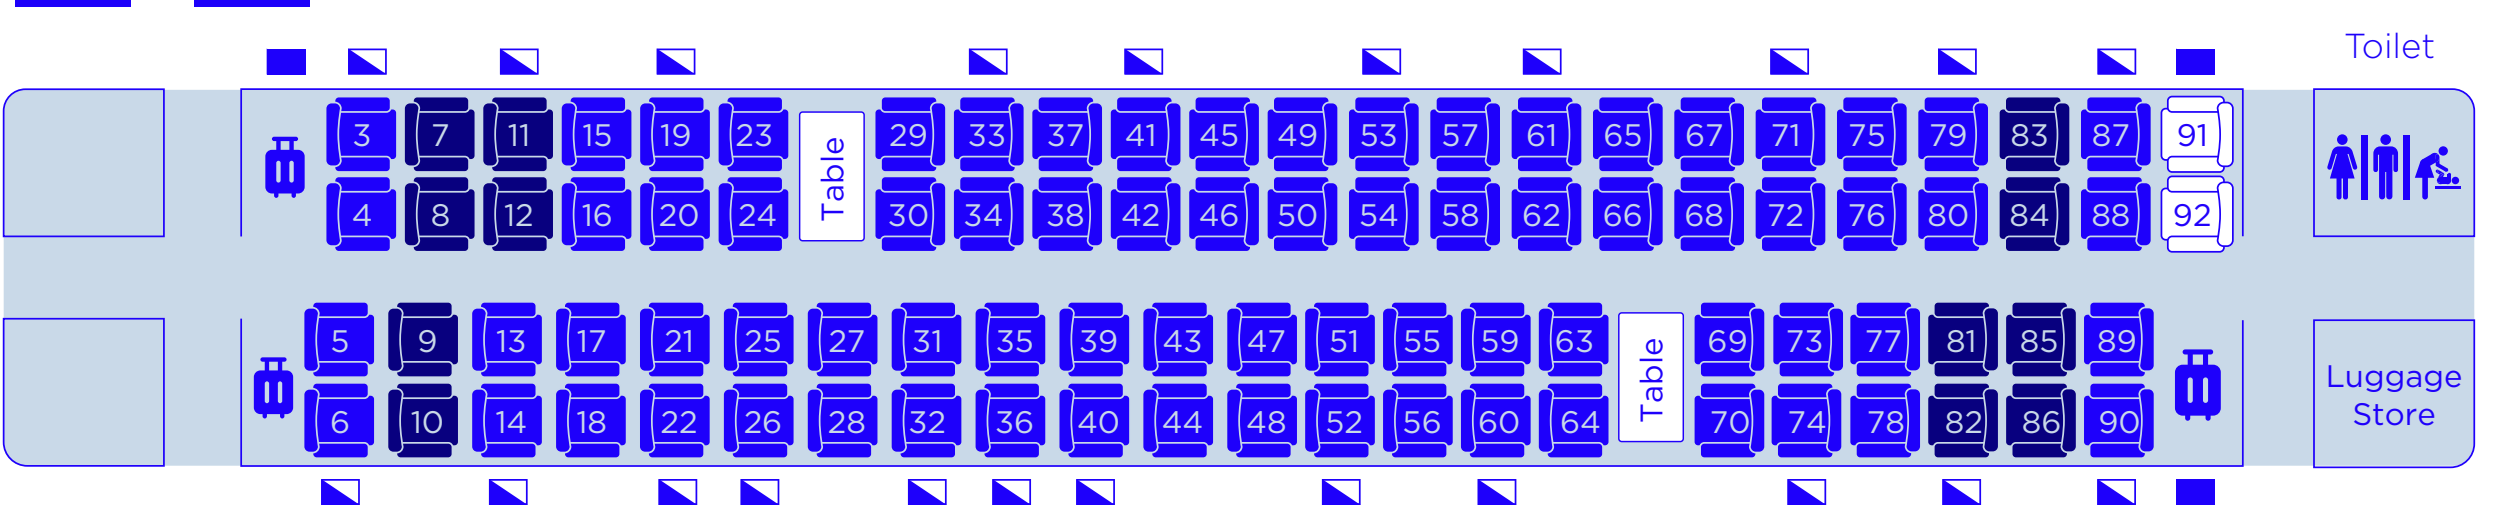

SEAT PLAN

Luggage racks available above all seats

Key

- Standard seat
- Priority seat
- Non-reservable seat
- Fold-down seat
- No window
- Partial window
- Luggage stack
- Wheelchair user space

← London

Edinburgh →

A & G

B & H

C & J

D & K

E & L

← London

Edinburgh →

TRAVEL WELL, BEYOND EXPECTATIONS