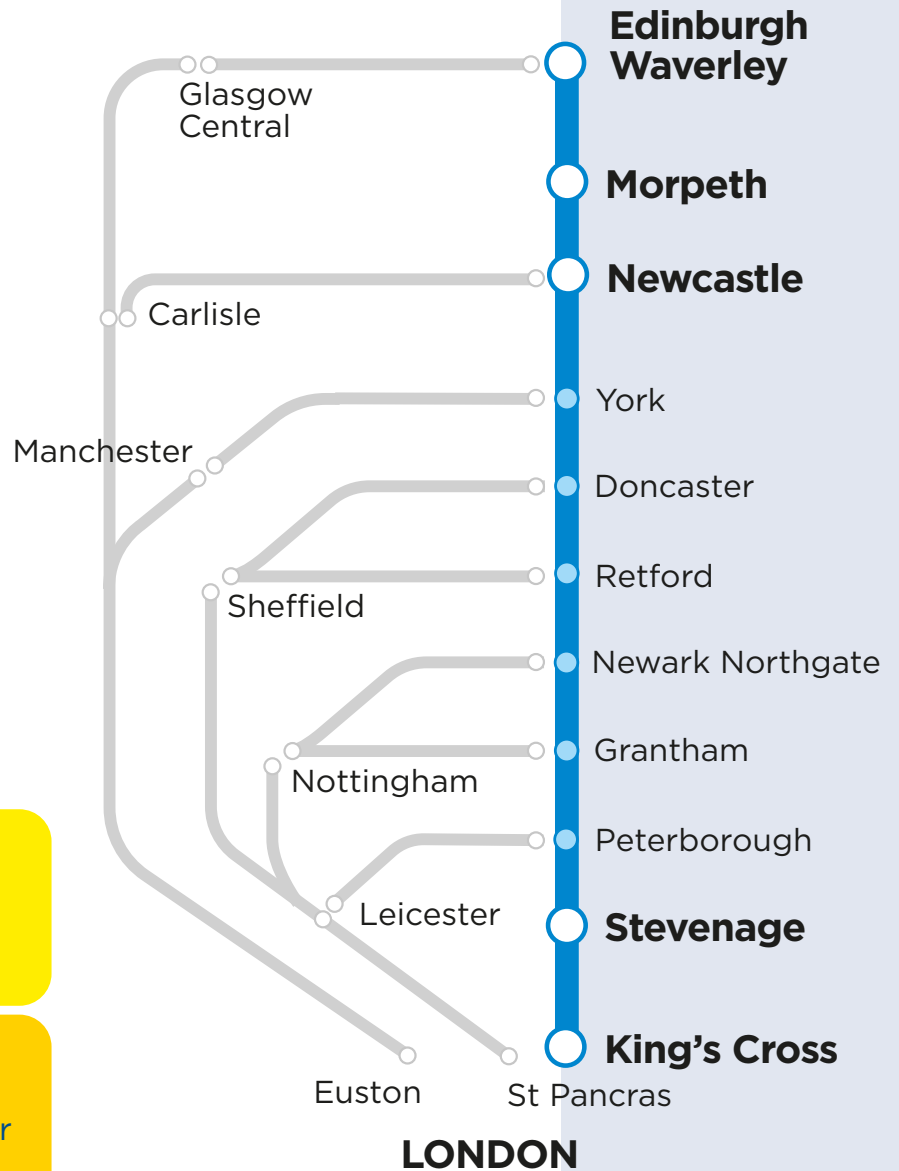

alternative routes in case of disruption

London Euston | Edinburgh
via Glasgow
AVANTI & SCOTRAIL
approx **5½** hours

London Euston | Newcastle
via Carlisle
AVANTI & NORTHERN
approx **5½-6** hours

London Euston | York
via Manchester
to connect into other services
AVANTI & TRANSPENNINE EXPRESS
approx **4** hours

delay repay or refund?

If you have used Lumo for all or part of your journey, and been **delayed** then please claim at:
delayrepay.lumo.co.uk

If you've **NOT** been able to travel with us please claim your refund from the retailer you bought your ticket from.

getting to St Pancras
& Euston from
King's Cross

lumo