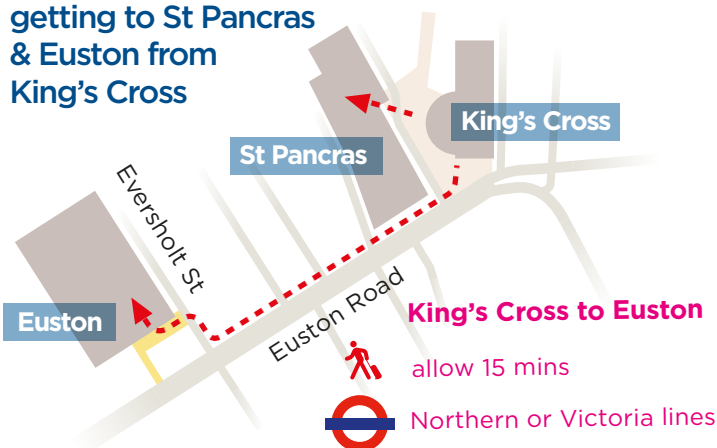

alternative routes in case of disruption

London Euston | Edinburgh
via Glasgow
AVANTI & SCOTRAIL
approx **5½** hours

London Euston | Newcastle
via Carlisle
AVANTI & NORTHERN
approx **5½-6** hours

London Euston | York
via Manchester
to connect into other services
AVANTI & TRANSPENNINE EXPRESS
approx **4** hours

getting to St Pancras
& Euston from
King's Cross

lumo